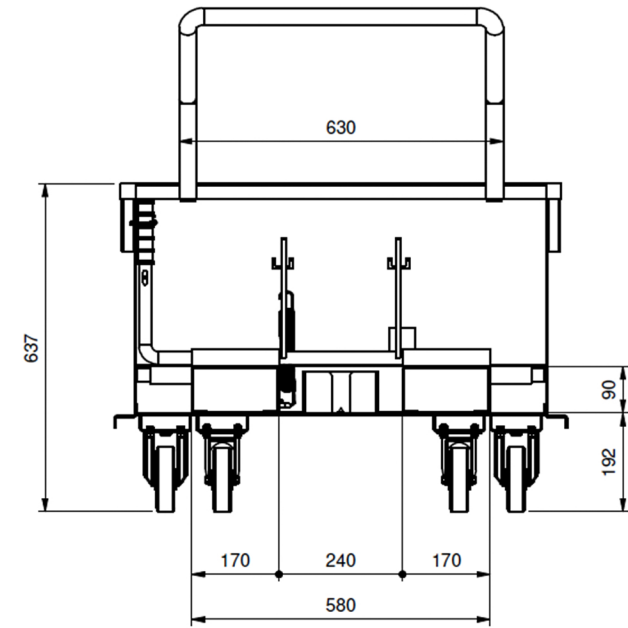

**BESA020 - BESV020**

VASCHETTA PORTA CATENA  
CHAIN STORAGE COMPARTMENT