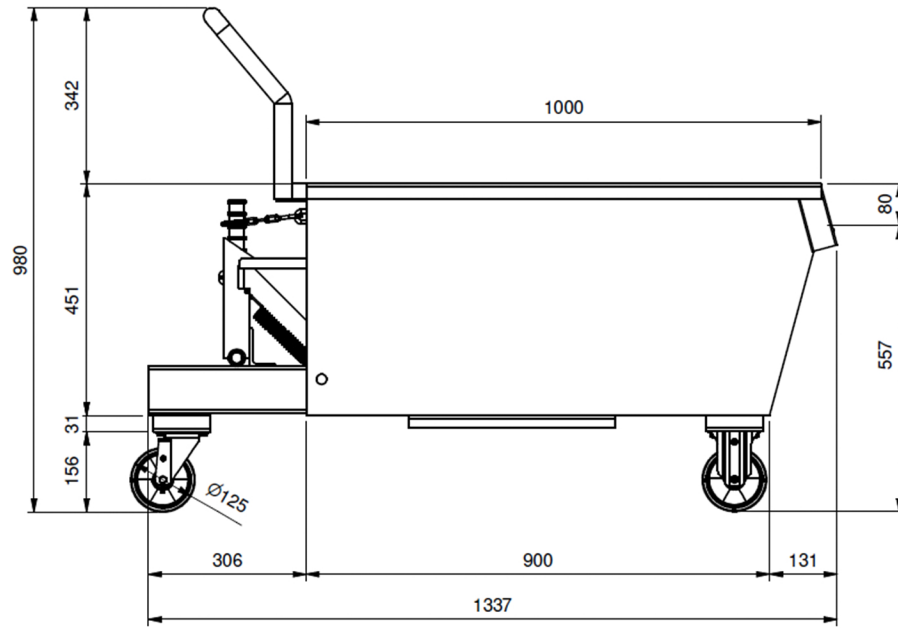

**BESA020 - BESV020**

VASCHETTA PORTA CATENA  
CHAIN STORAGE COMPARTMENT