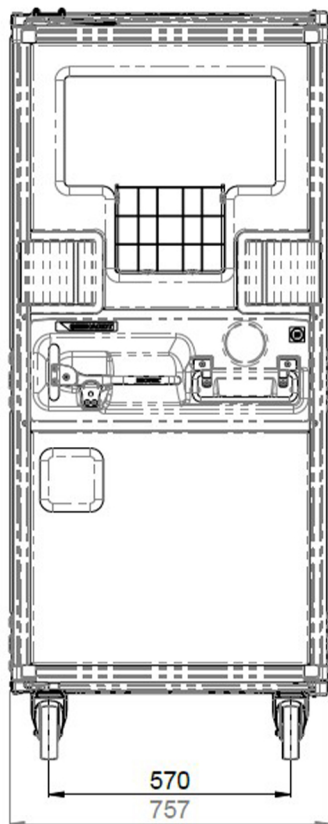

IS00004FGA0502

open door

Usable depth = 659mm