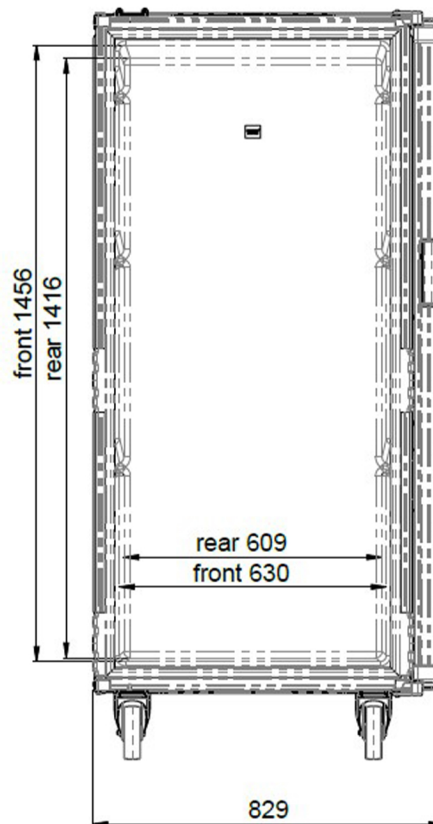

IS00004FGA0502

open door

Usable depth = 659mm