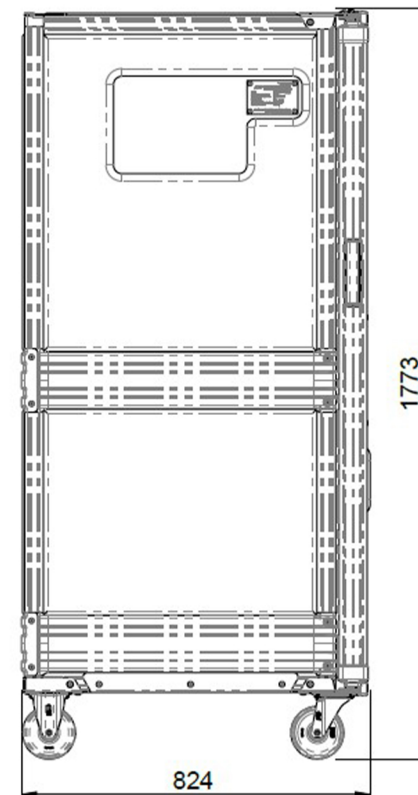

IS00004FGA0502

open door

Usable depth = 659mm